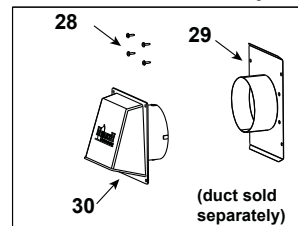

Log Set Assembly

27 Outside Air Assembly

Part number list on following page.

IMPORTANT: THIS IS DATED INFORMATION. Parts must be ordered from a dealer or distributor. **Hearth and Home Technologies does not sell directly to consumers.** Provide model number and serial number when requesting service parts from your dealer or distributor.

**Stocked
at Depot**

ITEM	DESCRIPTION	COMMENTS	PART NUMBER	
	Log Assembly 36"		SRV4048-057	Y
1	Top Left Log	Pre 5/15/16, Must order complete assembly	SRV4048-184	
2	Top Right Log		SRV4048-185	
3	Back Left Log		SRV4048-238	
4	Back Right Log		SRV4048-239	
5	Front Left Log		SRV4048-240	
6	Front Right Log		SRV4048-241	
	Grate Assembly		SRV4048-037	Y
7	Top Standoff	Qty 4 reg	4044-111	
8	Drywall Lip		4048-161	
9	Right Baffle		4048-118	
10	Flue Baffle Assembly		4048-020	
11	Left Baffle		4048-117	
12	Smoke Shield		4048-127	
13	Hood		29575	
14	Hearth Retainer		4044-128	
15	Hearth Refractory		4048-200	
16	Pilot Bracket		4048-136	
17	Back Burner Support		4048-138	
18	Front Burner Support		4048-137	
19	Burner Pan Assembly - NG		4048-024	Y
	Burner Pan Assembly - LP		4048-025	Y
20	Screen Bracket		4048-169	
21	Upper Door Bracket	Qty 2 reg	4048-142	
22	Door Track		15425	
23	Door Pivot Clip	Qty 2 reg	31527	
24	Firescreen Rod	Qty 2 reg	11866B	Y
25	Firescreen Assembly	Qty 2 reg	4048-018	Y
26	Firescreen Handle	Qty 2 reg	10002	
27	Outside Air Assembly		4044-036	Y
28	Fastener Pack		4025-023	
29	Outside Air Plate Assembly		4044-031	
30	Outside Air Shield		33271	Y
31	Door Pin Screw	Qty 2 reg	4021-384	
32	Door Pin	Qty 2 reg	4021-385	
33	Valve Assembly		Refer to Valve page	
34	Junction Box		21878	Y
35	Junction Box Cover Plate		4048-234	
36	Nailing Flange	Qty 4 reg	4044-161	
To replace the Lower Front Face (4044-124), Upper Front Face (4048-181), Right Column (4044-104) or Left Column (4044-143) Please order an overlay part number CUST4018-001 and reference the part number that need to be repaired				