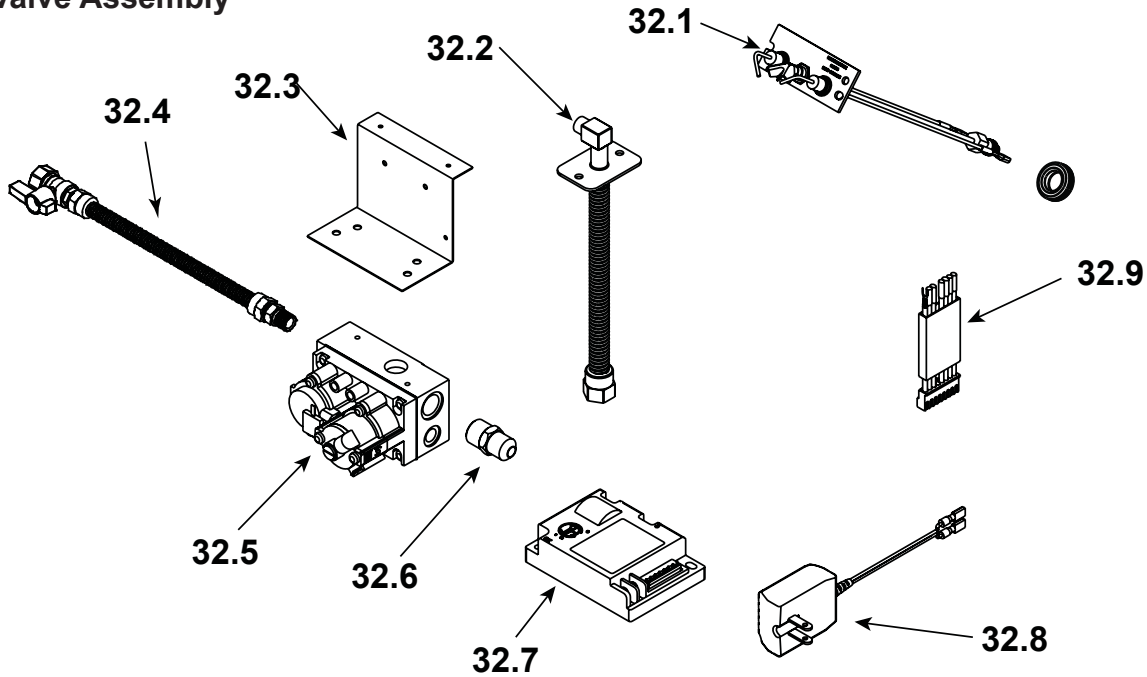

#32 Valve Assembly

IMPORTANT: THIS IS DATED INFORMATION. Parts must be ordered from a dealer or distributor. **Hearth and Home Technologies does not sell directly to consumers.** Provide model number and serial number when requesting service parts from your dealer or distributor.

Stocked at Depot

ITEM	DESCRIPTION	COMMENTS	PART NUMBER	
32.1	Pilot Assembly NG		2090-012	Y
	Pilot Assembly LP		2090-013	Y
32.2	Flexible Bulkhead		7000-156	Y
32.3	Valve Bracket		4048-132	
32.4	Flex Ball Valve Assembly		302-320A	Y
32.5	Valve NG		593-500	Y
	Valve LP		593-501	Y
32.6	Brass Connector - Male - Flex	Pkg of 5	303-315/5	Y
32.7	Control Module		593-592	Y
32.8	3V Adapter		593-593A	Y
32.9	Wire Assembly		593-590A	Y
	Battery Pack		593-594A	Y
	Orifice - #31C NG		582-831	Y
	Orifice - #48C LP		582-848	Y
	Wire Assembly - HIBLK60FM		34937	Y
	Wire Assembly - HIBLU60FF		4018-022	
	Wall Switch Wire Assembly		4018-046	Y
	Propane Gas Conversion Kit		DCKP-RBV	Y
	Natural Gas Conversion Kit		DCKN-RBV	Y