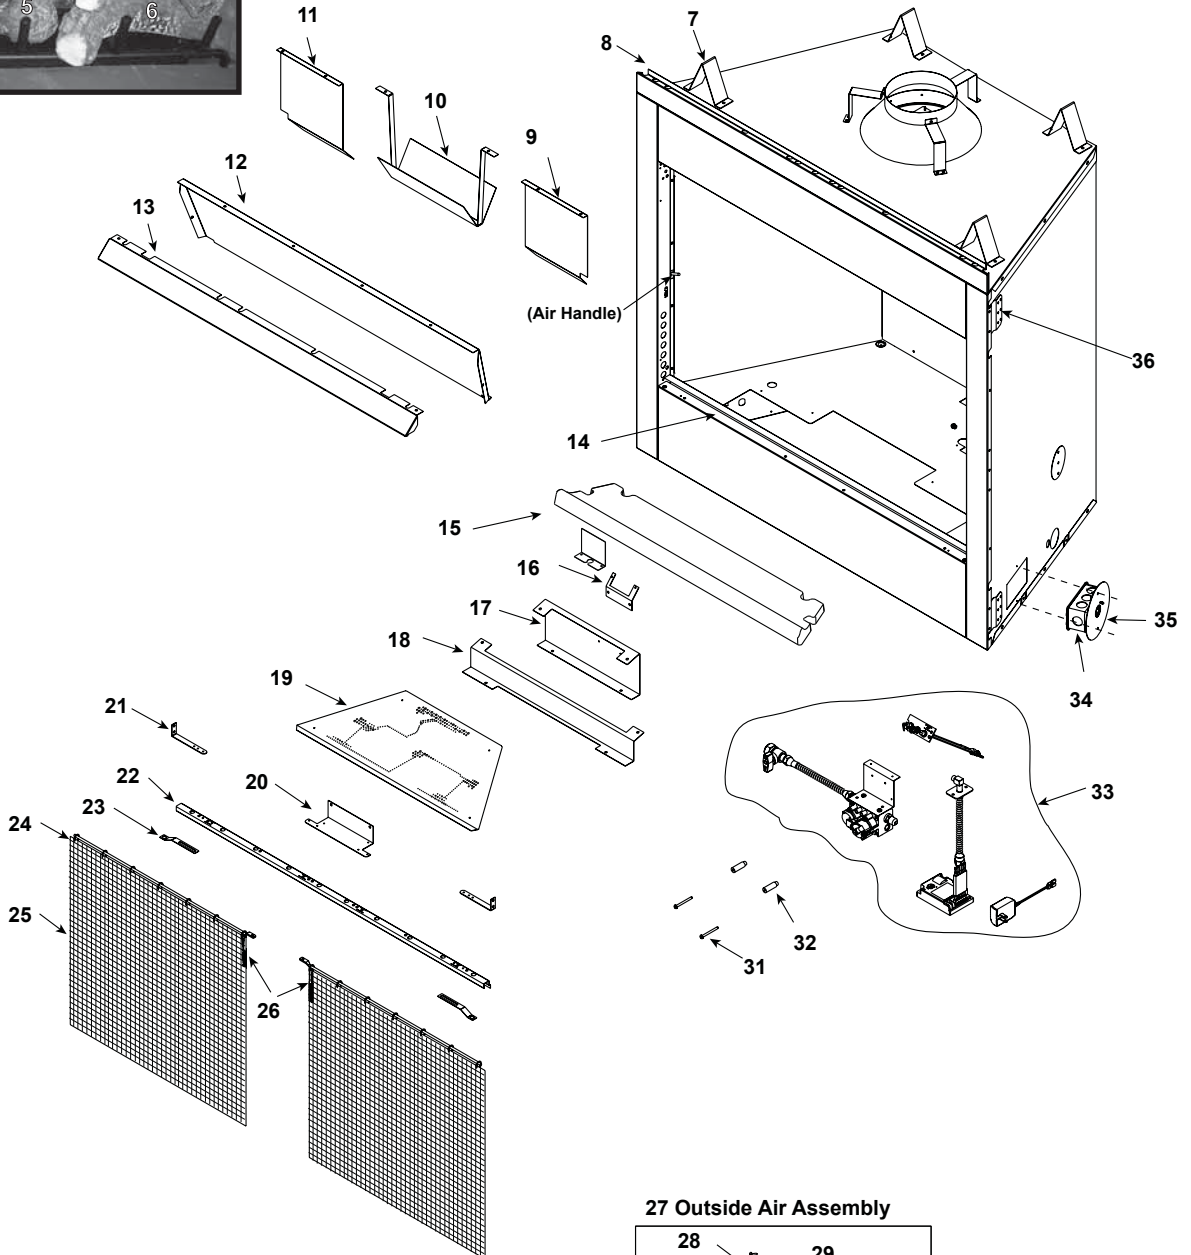

Log Set Assembly

27 Outside Air Assembly

Part number list on following page.

IMPORTANT: THIS IS DATED INFORMATION. Parts must be ordered from a dealer or distributor. **Hearth and Home Technologies does not sell directly to consumers.** Provide model number and serial number when requesting service parts from your dealer or distributor.

**Stocked
at Depot**

ITEM	DESCRIPTION	COMMENTS	PART NUMBER	
	Log Assembly 36"		SRV4048-057	Y
1	Top Left Log	Pre 5/15/16, Must order complete assembly	SRV4048-184	
2	Top Right Log		SRV4048-185	
3	Back Left Log		SRV4048-238	
4	Back Right Log		SRV4048-239	
5	Front Left Log		SRV4048-240	
6	Front Right Log		SRV4048-241	
	Grate Assembly		SRV4048-037	Y
7	Top Standoff	Qty 4 reg	4044-111	
8	Drywall Lip		4048-161	
9	Right Baffle		4048-118	
10	Flue Baffle Assembly		4048-020	
11	Left Baffle		4048-117	
12	Smoke Shield		4048-127	
13	Hood		29575	
14	Hearth Retainer		4044-128	
15	Hearth Refractory		4048-200	
16	Pilot Bracket		4048-136	
17	Back Burner Support		4048-138	
18	Front Burner Support		4048-137	
19	Burner Pan Assembly - NG		4048-024	Y
	Burner Pan Assembly - LP		4048-025	Y
20	Screen Bracket		4048-169	
21	Upper Door Bracket	Qty 2 reg	4048-142	
22	Door Track		15425	
23	Door Pivot Clip	Qty 2 reg	31527	
24	Firescreen Rod	Qty 2 reg	11866B	Y
25	Firescreen Assembly	Qty 2 reg	4048-018	Y
26	Firescreen Handle	Qty 2 reg	10002	
27	Outside Air Assembly		4044-036	Y
28	Fastener Pack		4025-023	
29	Outside Air Plate Assembly		4044-031	
30	Outside Air Shield		33271	Y
31	Door Pin Screw	Qty 2 reg	4021-384	
32	Door Pin	Qty 2 reg	4021-385	
33	Valve Assembly		Refer to Valve page	
34	Junction Box		21878	Y
35	Junction Box Cover Plate		4048-234	
36	Nailing Flange	Qty 4 reg	4044-161	
To replace the Lower Front Face (4044-124), Upper Front Face (4048-181), Right Column (4044-104) or Left Column (4044-143) Please order an overlay part number CUST4018-001 and reference the part number that need to be repaired				