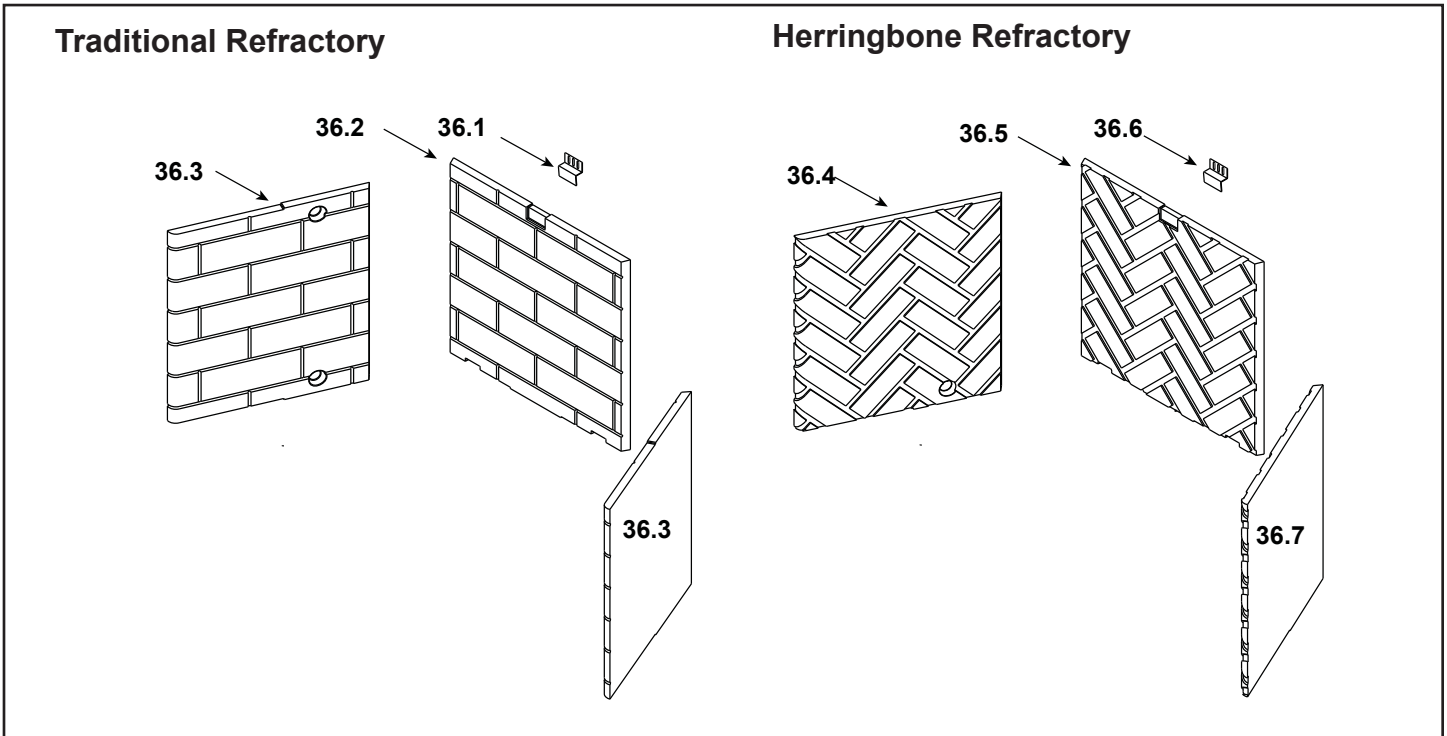

IMPORTANT: THIS IS DATED INFORMATION. Parts must be ordered from a dealer or distributor. **Hearth and Home Technologies does not sell directly to consumers.** Provide model number and serial number when requesting service parts from your dealer or distributor.

Stocked at Depot

ITEM	DESCRIPTION	COMMENTS	PART NUMBER	
RBV4236 Traditional Refractory				
	Refractory Assembly		4048-196	
36.1	Refractory Retainer		11847	
36.2	Back Refractory		4048-206	
36.3	Side Refractory	Qty 2 reg	4048-208	
RBV4236 Herringbone Refractory				
	Refractory Assembly		4048-198	
36.4	Left Side Refractory		4048-205	
36.5	Back Refractory		4048-202	
36.6	Refractory Retainer		11847	
36.7	Right Side Refractory		4048-204	
Additional Parts				
	Damper Kit		DG3	
	Gas Operations Manual		71680	
	Hair Pin Clip		101025/24	Y
	Installation Instructions & Owner's Manual		4048-210	
	Lava Rock Bag Assembly		4040-094	
	Lava Rock		4021-296	
	Mineral Wool		14333B	
	Vermiculite		28746	
	Limit Switch		4021-383	Y

Additional service part numbers appear on following page.